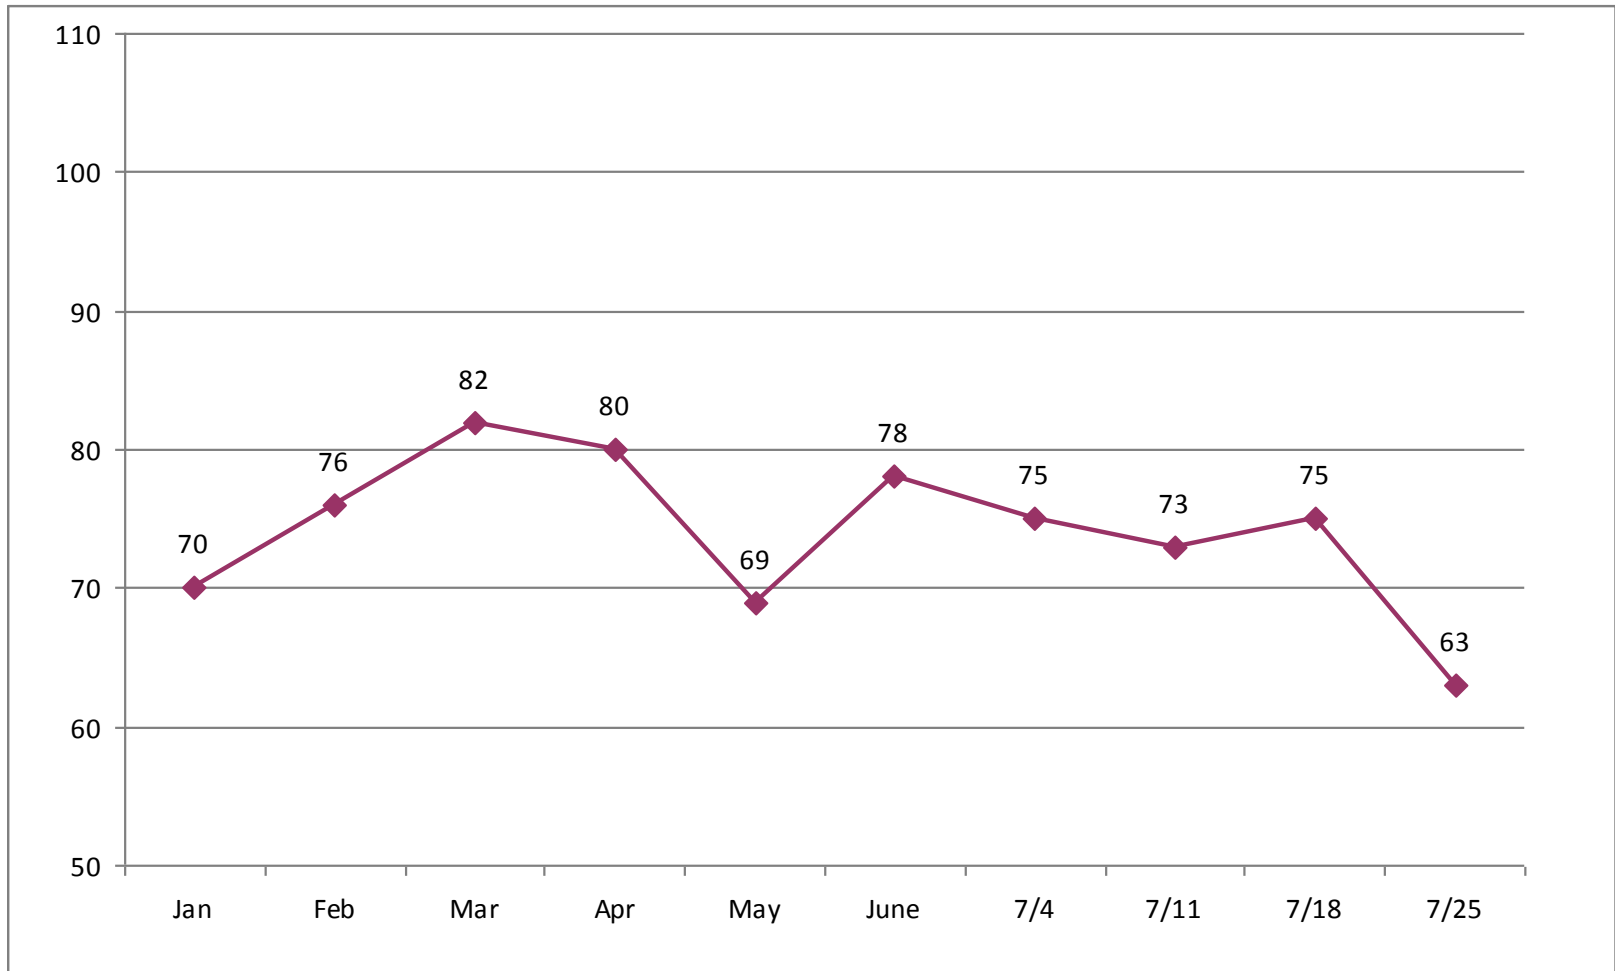

【華語堂出席人數表】

2010年華語堂出席人數目標：全年平均 85 人